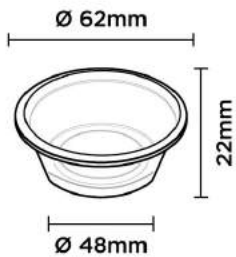

• 1.5oz • PP • 1.7g
25 x 100pcs (2500pcs)

SOS-200

○ Clear