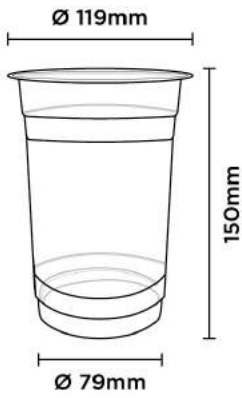

CX 95-380P

• PP • 14oz / 380ml
20 x 50pcs (1000pcs)

CX 95-500P

• PP • 16oz / 490ml
20 x 50pcs (1000pcs)

CX 95-700P

• PP • 22oz / 630ml
20 x 50pcs (1000pcs)

CX 119-1000

• PP • 33oz / 980ml
20 x 25pcs (500pcs)