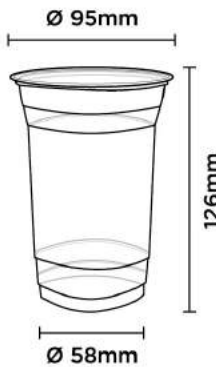

CX 95-500P

• PP • 16oz / 490ml
20 x 50pcs (1000pcs)