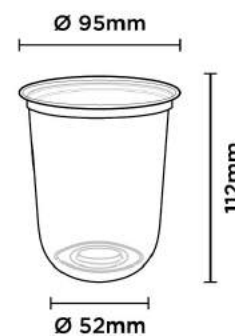

CZS 90-700U

• PP • 22oz / 660ml
20 x 25pcs (500pcs)

CZS 92-650T

• PP • 22oz / 650ml
20 x 25pcs (500pcs)

CZS 92-960T

• PP • 32oz / 960ml
20 x 25pcs (500pcs)

CZS 95-500U

• PP • 16oz / 490ml
20 x 25pcs (500pcs)