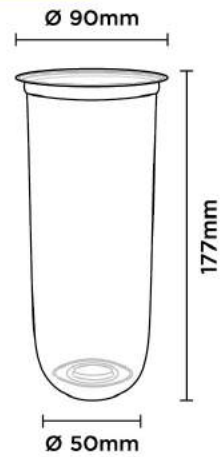

PP Blister U Cups

CX 90-360U

• PP • 11oz / 330ml
20 x 50pcs (1000pcs)

CX 90-500U

• PP • 14oz / 440ml
20 x 50pcs (1000pcs)

CX 90-700U

• PP • 24oz / 700ml
20 x 50pcs (1000pcs)

CX 95-360U