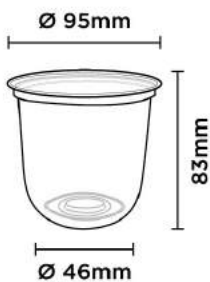

CX 95-380P

• PP • 14oz / 380ml
20 x 50pcs (1000pcs)

CX 95-500P

• PP • 16oz / 490ml
20 x 50pcs (1000pcs)

CX 95-700P

• PP • 22oz / 630ml
20 x 50pcs (1000pcs)

CX 119-1000

• PP • 33oz / 980ml
20 x 25pcs (500pcs)

PP Blister U Cups

CX 90-360U

• PP • 11oz / 330ml
20 x 50pcs (1000pcs)

CX 90-500U

• PP • 14oz / 440ml
20 x 50pcs (1000pcs)

CX 90-700U

• PP • 24oz / 700ml
20 x 50pcs (1000pcs)

CX 95-360U