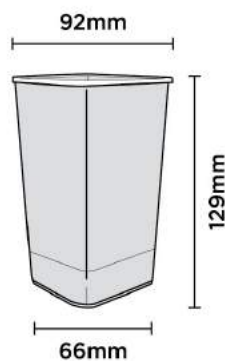

CZS 119-1000T

• PP • 33oz / 980ml
20 x 25pcs (500pcs)

PP Injection Molding Cups (Frosted)

CZS 90-360M

• PP • 12oz / 360ml
20 x 25pcs (500pcs)

CZS 90-500M

• PP • 16oz / 490ml
20 x 25pcs (500pcs)

CZS 90-600M

• PP • 18oz / 550ml
20 x 25pcs (500pcs)

CZS 90-700M

• PP • 22oz / 650ml
20 x 25pcs (500pcs)

CZS 92-650M

• PP • 22oz / 650ml
20 x 25pcs (500pcs)

CZS 92-960M

• PP • 32oz / 960ml
20 x 25pcs (500pcs)

PET Lids