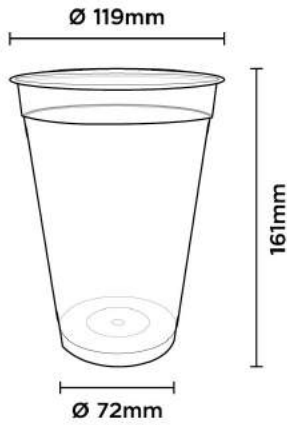

CZS 119-1000T

• PP • 33oz / 980ml
20 x 25pcs (500pcs)

PP Injection Molding Cups (Frosted) .....

CZS 90-360M