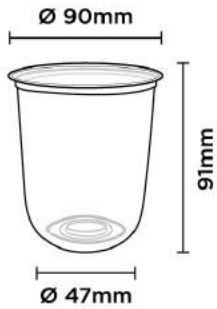

• PP • 11oz / 330ml
20 x 50pcs (1000pcs)