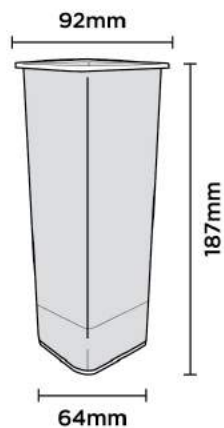

• PP • 18oz / 550ml
20 x 25pcs (500pcs)

CZS 90-700M

• PP • 22oz / 650ml
20 x 25pcs (500pcs)

CZS 92-650M

• PP • 22oz / 650ml
20 x 25pcs (500pcs)

CZS 92-960M

• PP • 32oz / 960ml
20 x 25pcs (500pcs)

PET Lids

PET-01

● Clear

Dome

- PET • Ø 78 / 90 / 93 / 95 / 98 / 107mm
- 20 x 50pcs (1000pcs)
- Ø 107mm = 12 x 50pcs (600pcs)

PET-02

● Clear

Flat

- PET • Ø 78 / 90 / 93 / 95 / 98 / 107mm
- 20 x 50pcs (1000pcs)
- Ø 107mm = 12 x 50pcs (600pcs)

PET-03

● Clear

Half-Open

- PET • Ø 90 / 95 / 98mm
- 20 x 50pcs (1000pcs)

PET-04

● Clear

Straight Drink Lid

- PET • Ø 90 / 93 / 95 / 98mm
- 20 x 50pcs (1000pcs)