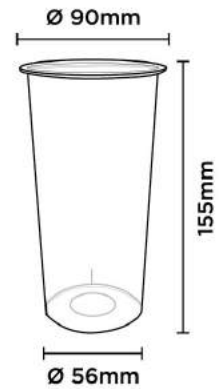

CZS 90-600T

• PP • 18oz / 550ml
20 x 25pcs (500pcs)