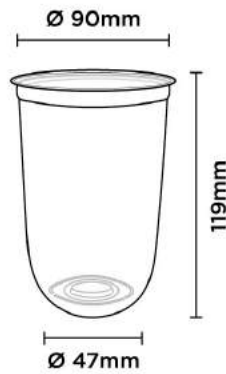

CX 90-500U

• PP • 14oz / 440ml
20 x 50pcs (1000pcs)