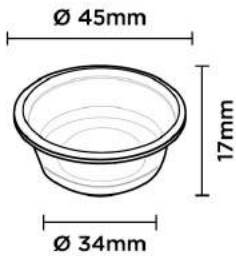

Injection Square
 • PP • 92mm
 20 x 25pcs (500pcs)

PP-14

- Clear

Injection Single Hole Center
 • PP • Ø 119mm
 10 x 50pcs (500pcs)

PP-15

- Clear

Injection Double Hole
 • PP • Ø 119mm
 10 x 50pcs (500pcs)

PS Lids

PS-01

○ White
● Black

Flat (A)
• PS • Ø 80 / 90mm
20 x 50pcs (1000pcs)

PS-02

○ White
● Black

Flat (B)
• PS • Ø 78 / 80 / 90mm
20 x 50pcs (1000pcs)

PS-03

○ White
● Black

Single Hole Closure
• PS • Ø 80 / 90mm
20 x 50pcs (1000pcs)

PS-04

○ White
● Black

Auto-Closure
• PS • Ø 78 / 79 / 80 /
81 / 88 / 89 / 90mm
20 x 50pcs (1000pcs)

Jelly & Sauce Cups

SOS-050

○ Clear

• 0.5oz • PP • 1.1g
50 x 100pcs (5000pcs)