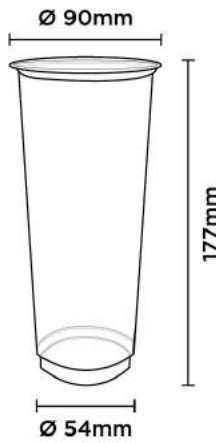

• PET • 22oz / 610ml
20 x 50pcs (1000pcs)

PP Blister Cups

CX 90-500P

• PP • 16oz / 450ml
20 x 50pcs (1000pcs)

CX 90-700P

• PP • 22oz / 620ml
20 x 50pcs (1000pcs)

CX 95-350P

• PP • 12oz / 350ml
20 x 50pcs (1000pcs)