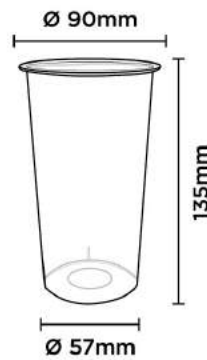

CZS 90-500T

• PP • 16oz / 490ml
20 x 25pcs (500pcs)