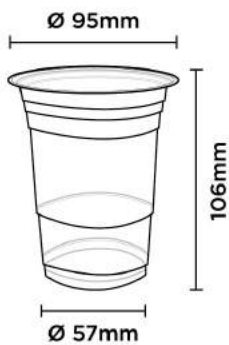

CX 95-380P

• PP • 14oz / 380ml
20 x 50pcs (1000pcs)