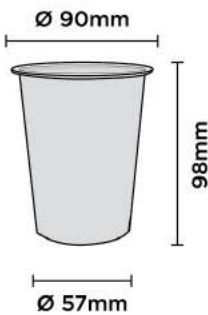

• PP • 12oz / 360ml
20 x 25pcs (500pcs)