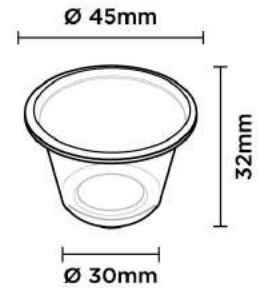

PS-01

○ White
● Black

Flat (A)
• PS • Ø 80 / 90mm
20 x 50pcs (1000pcs)

PS-02

○ White
● Black

Flat (B)
• PS • Ø 78 / 80 / 90mm
20 x 50pcs (1000pcs)

PS-03

○ White
● Black

Single Hole Closure
• PS • Ø 80 / 90mm
20 x 50pcs (1000pcs)

PS-04

○ White
● Black

Auto-Closure
• PS • Ø 78 / 79 / 80 /
81 / 88 / 89 / 90mm
20 x 50pcs (1000pcs)

Jelly & Sauce Cups

SOS-050

○ Clear

• 0.5oz • PP • 1.1g
50 x 100pcs (5000pcs)

SOS-075

○ Clear

• 0.75oz • PP • 1.1g
50 x 100pcs (5000pcs)

SOS-100

○ Clear

• 1oz • PP • 1.1g
50 x 100pcs (5000pcs)

SOS-150

○ Clear