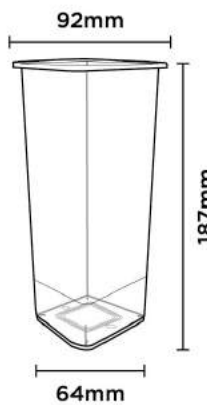

CZS 90-700U

• PP • 22oz / 660ml
20 x 25pcs (500pcs)

CZS 92-650T

• PP • 22oz / 650ml
20 x 25pcs (500pcs)

CZS 92-960T

• PP • 32oz / 960ml
20 x 25pcs (500pcs)

CZS 95-500U

• PP • 16oz / 490ml
20 x 25pcs (500pcs)