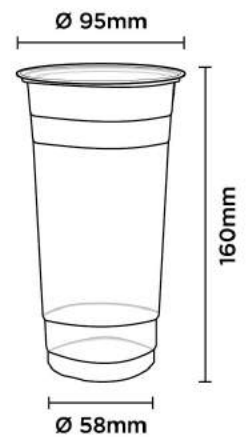

CX 95-380P

• PP • 14oz / 380ml
20 x 50pcs (1000pcs)

CX 95-500P

• PP • 16oz / 490ml
20 x 50pcs (1000pcs)

CX 95-700P

• PP • 22oz / 630ml
20 x 50pcs (1000pcs)

CX 119-1000

• PP • 33oz / 980ml
20 x 25pcs (500pcs)