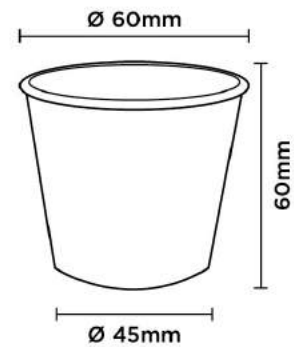

SOS-550

○ Clear

• 5.5oz • PP • 3.7g
25 x 100pcs (2500pcs)

Jelly & Sauce Lids

45mm Flat Lid

• PET • Ø 45mm • 0.6g
50 x 100pcs (5000pcs)

62mm Flat Lid

• PET • Ø 62mm • 1.2g
25 x 100pcs (2500pcs)

74mm Flat Lid

• PET • Ø 74mm • 1.5g
25 x 100pcs (2500pcs)

Paper Tasting Cups

TC-30

• 150g Virgin Paper • 30ml
40 x 50pcs (2000pcs)

TC-50

• 150g Virgin Paper • 50ml
40 x 50pcs (2000pcs)

TC-100