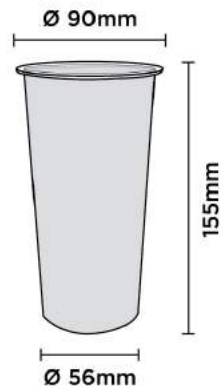

CZS 119-1000T

• PP • 33oz / 980ml
20 x 25pcs (500pcs)

PP Injection Molding Cups (Frosted)

CZS 90-360M

• PP • 12oz / 360ml
20 x 25pcs (500pcs)

CZS 90-500M

• PP • 16oz / 490ml
20 x 25pcs (500pcs)

CZS 90-600M

• PP • 18oz / 550ml
20 x 25pcs (500pcs)

CZS 90-700M

• PP • 22oz / 650ml
20 x 25pcs (500pcs)

CZS 92-650M

• PP • 22oz / 650ml
20 x 25pcs (500pcs)

CZS 92-960M

• PP • 32oz / 960ml
20 x 25pcs (500pcs)

PET Lids