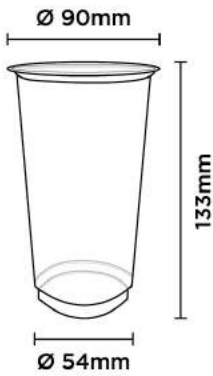

PP Blister Cups

CX 90-500P

• PP • 16oz / 450ml
20 x 50pcs (1000pcs)