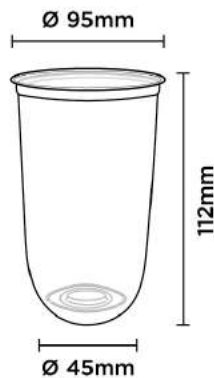

CX 95-500U

• PP • 16oz / 480ml
20 x 50pcs (1000pcs)