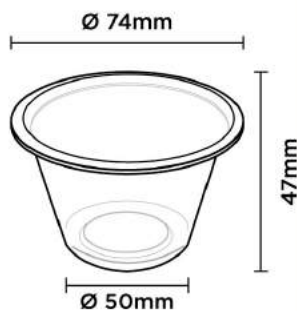

SOS-325

○ Clear

● Black

• 3.25oz • PP • 2.9g
25 x 100pcs (2500pcs)

SOS-400

○ Clear

● Black

• 4oz • PP • 3.4g
25 x 100pcs (2500pcs)

SOS-550

○ Clear

• 5.5oz • PP • 3.7g
25 x 100pcs (2500pcs)

Jelly & Sauce Lids

45mm Flat Lid

• PET • Ø 45mm • 0.6g
50 x 100pcs (5000pcs)

62mm Flat Lid

• PET • Ø 62mm • 1.2g
25 x 100pcs (2500pcs)