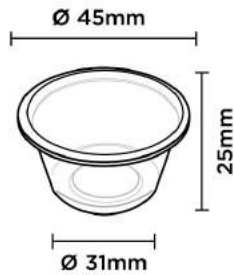

• 0.75oz • PP • 1.1g
50 x 100pcs (5000pcs)

SOS-100

○ Clear