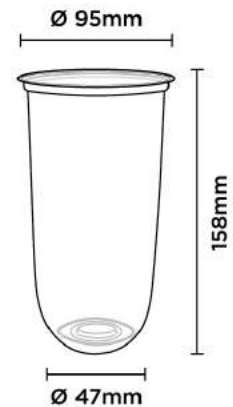

CX 95-700U

• PP • 22oz / 650ml
20 x 50pcs (1000pcs)