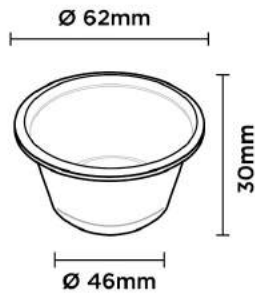

• 2oz • PP • 1.9g
25 x 100pcs (2500pcs)

SOS-250

○ Clear