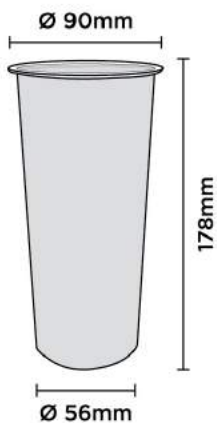

CZS 119-1000T

• PP • 33oz / 980ml
20 x 25pcs (500pcs)

PP Injection Molding Cups (Frosted)

CZS 90-360M

• PP • 12oz / 360ml
20 x 25pcs (500pcs)

CZS 90-500M

• PP • 16oz / 490ml
20 x 25pcs (500pcs)

CZS 90-600M

• PP • 18oz / 550ml
20 x 25pcs (500pcs)

CZS 90-700M

• PP • 22oz / 650ml
20 x 25pcs (500pcs)

CZS 92-650M

• PP • 22oz / 650ml
20 x 25pcs (500pcs)

CZS 92-960M

• PP • 32oz / 960ml
20 x 25pcs (500pcs)

PET Lids