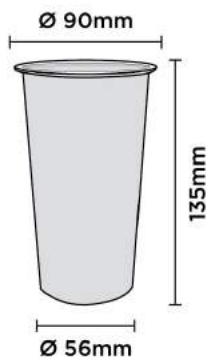

CZS 119-1000T

• PP • 33oz / 980ml
20 x 25pcs (500pcs)

PP Injection Molding Cups (Frosted)

CZS 90-360M

• PP • 12oz / 360ml
20 x 25pcs (500pcs)

CZS 90-500M

• PP • 16oz / 490ml
20 x 25pcs (500pcs)

CZS 90-600M

• PP • 18oz / 550ml
20 x 25pcs (500pcs)

CZS 90-700M

• PP • 22oz / 650ml
20 x 25pcs (500pcs)

CZS 92-650M

• PP • 22oz / 650ml
20 x 25pcs (500pcs)

CZS 92-960M

• PP • 32oz / 960ml
20 x 25pcs (500pcs)

PET Lids